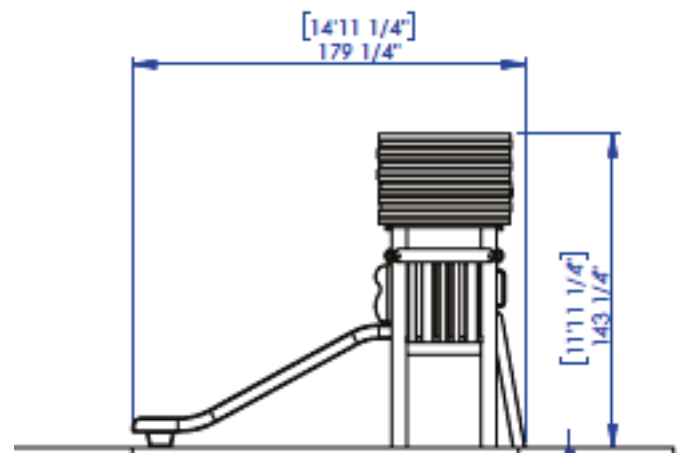

26,5ft (+ a free zone of 6ft) x 18ft|

Above-ground equipment

L. 15ft H. 12ft

NATURAL
EQUIPMENT

CONTACT US.

32615 South Fraser Way #2302, Abbotsford, BC V2T 1X8

info@westplay.ca

+1 604.424.4168