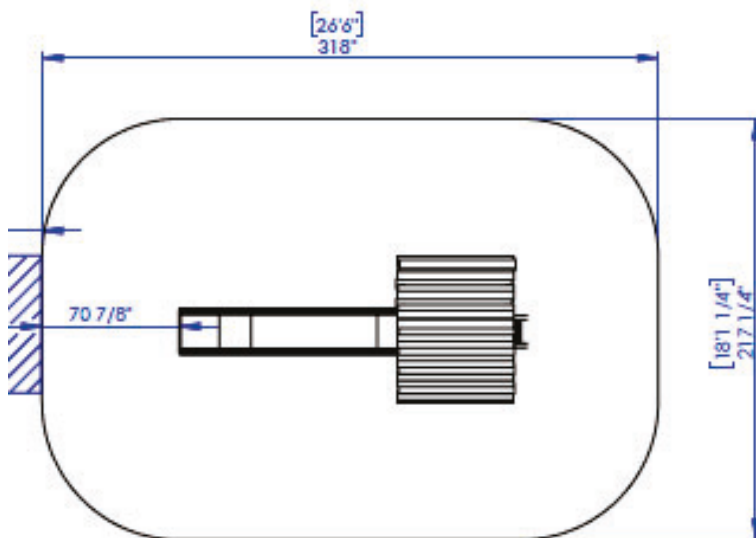

www.westplay.ca | info@westplay.ca

SLIDE & CABIN (5FT)

A 5 ft. high slide with a roof to create a play cabin. Access to the platform is customizable, i.e. instead of the traditional bar ladder, you can install a climbing net, a climbing wall or stairs. You can also install play counters or a swing under the platform. The slide is made of

26,5ft (+ a free zone of 6ft) x 18ft|

Above-ground equipment

L. 15ft H. 12ft

NATURAL
EQUIPMENT

CONTACT US.

32615 South Fraser Way #2302, Abbotsford, BC V2T 1X8

info@westplay.ca

+1 604.424.4168