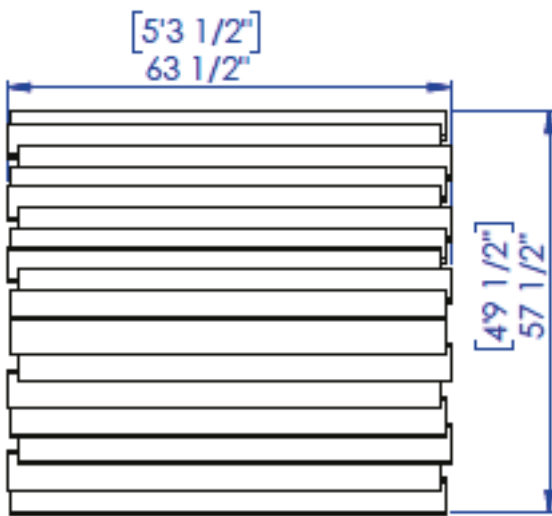

## GAME VALUES

- Creativity
- Crawl
- Socializing
- Express oneself
- Quiet play

Surface required  
17ft x 17pi

Above-ground equipment  
L. 5ft W. 5ft H. 6ft

PLAYGROUND

Natural

**CONTACT US.**

32615 South Fraser Way #2302, Abbotsford, BC V2T 1X8