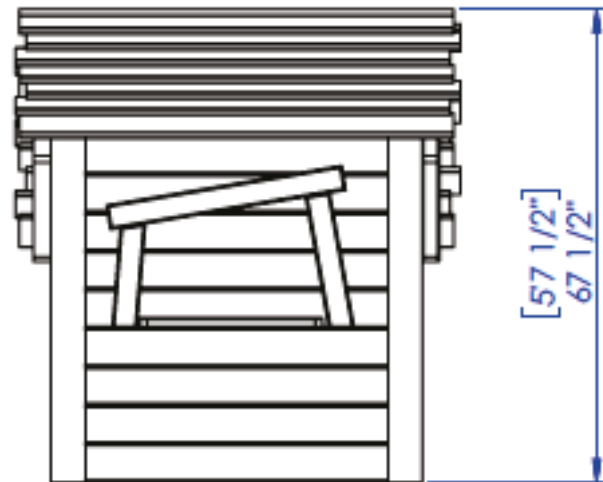

## GAME VALUES

- Creativity
- Crawl
- Socializing
- Express oneself
- Quiet play

Surface required  
17ft x 17pi

Above-ground equipment  
L. 5ft W. 5ft H. 6ft

PLAYGROUND

Natural

**CONTACT US.**

32615 South Fraser Way #2302, Abbotsford, BC V2T 1X8