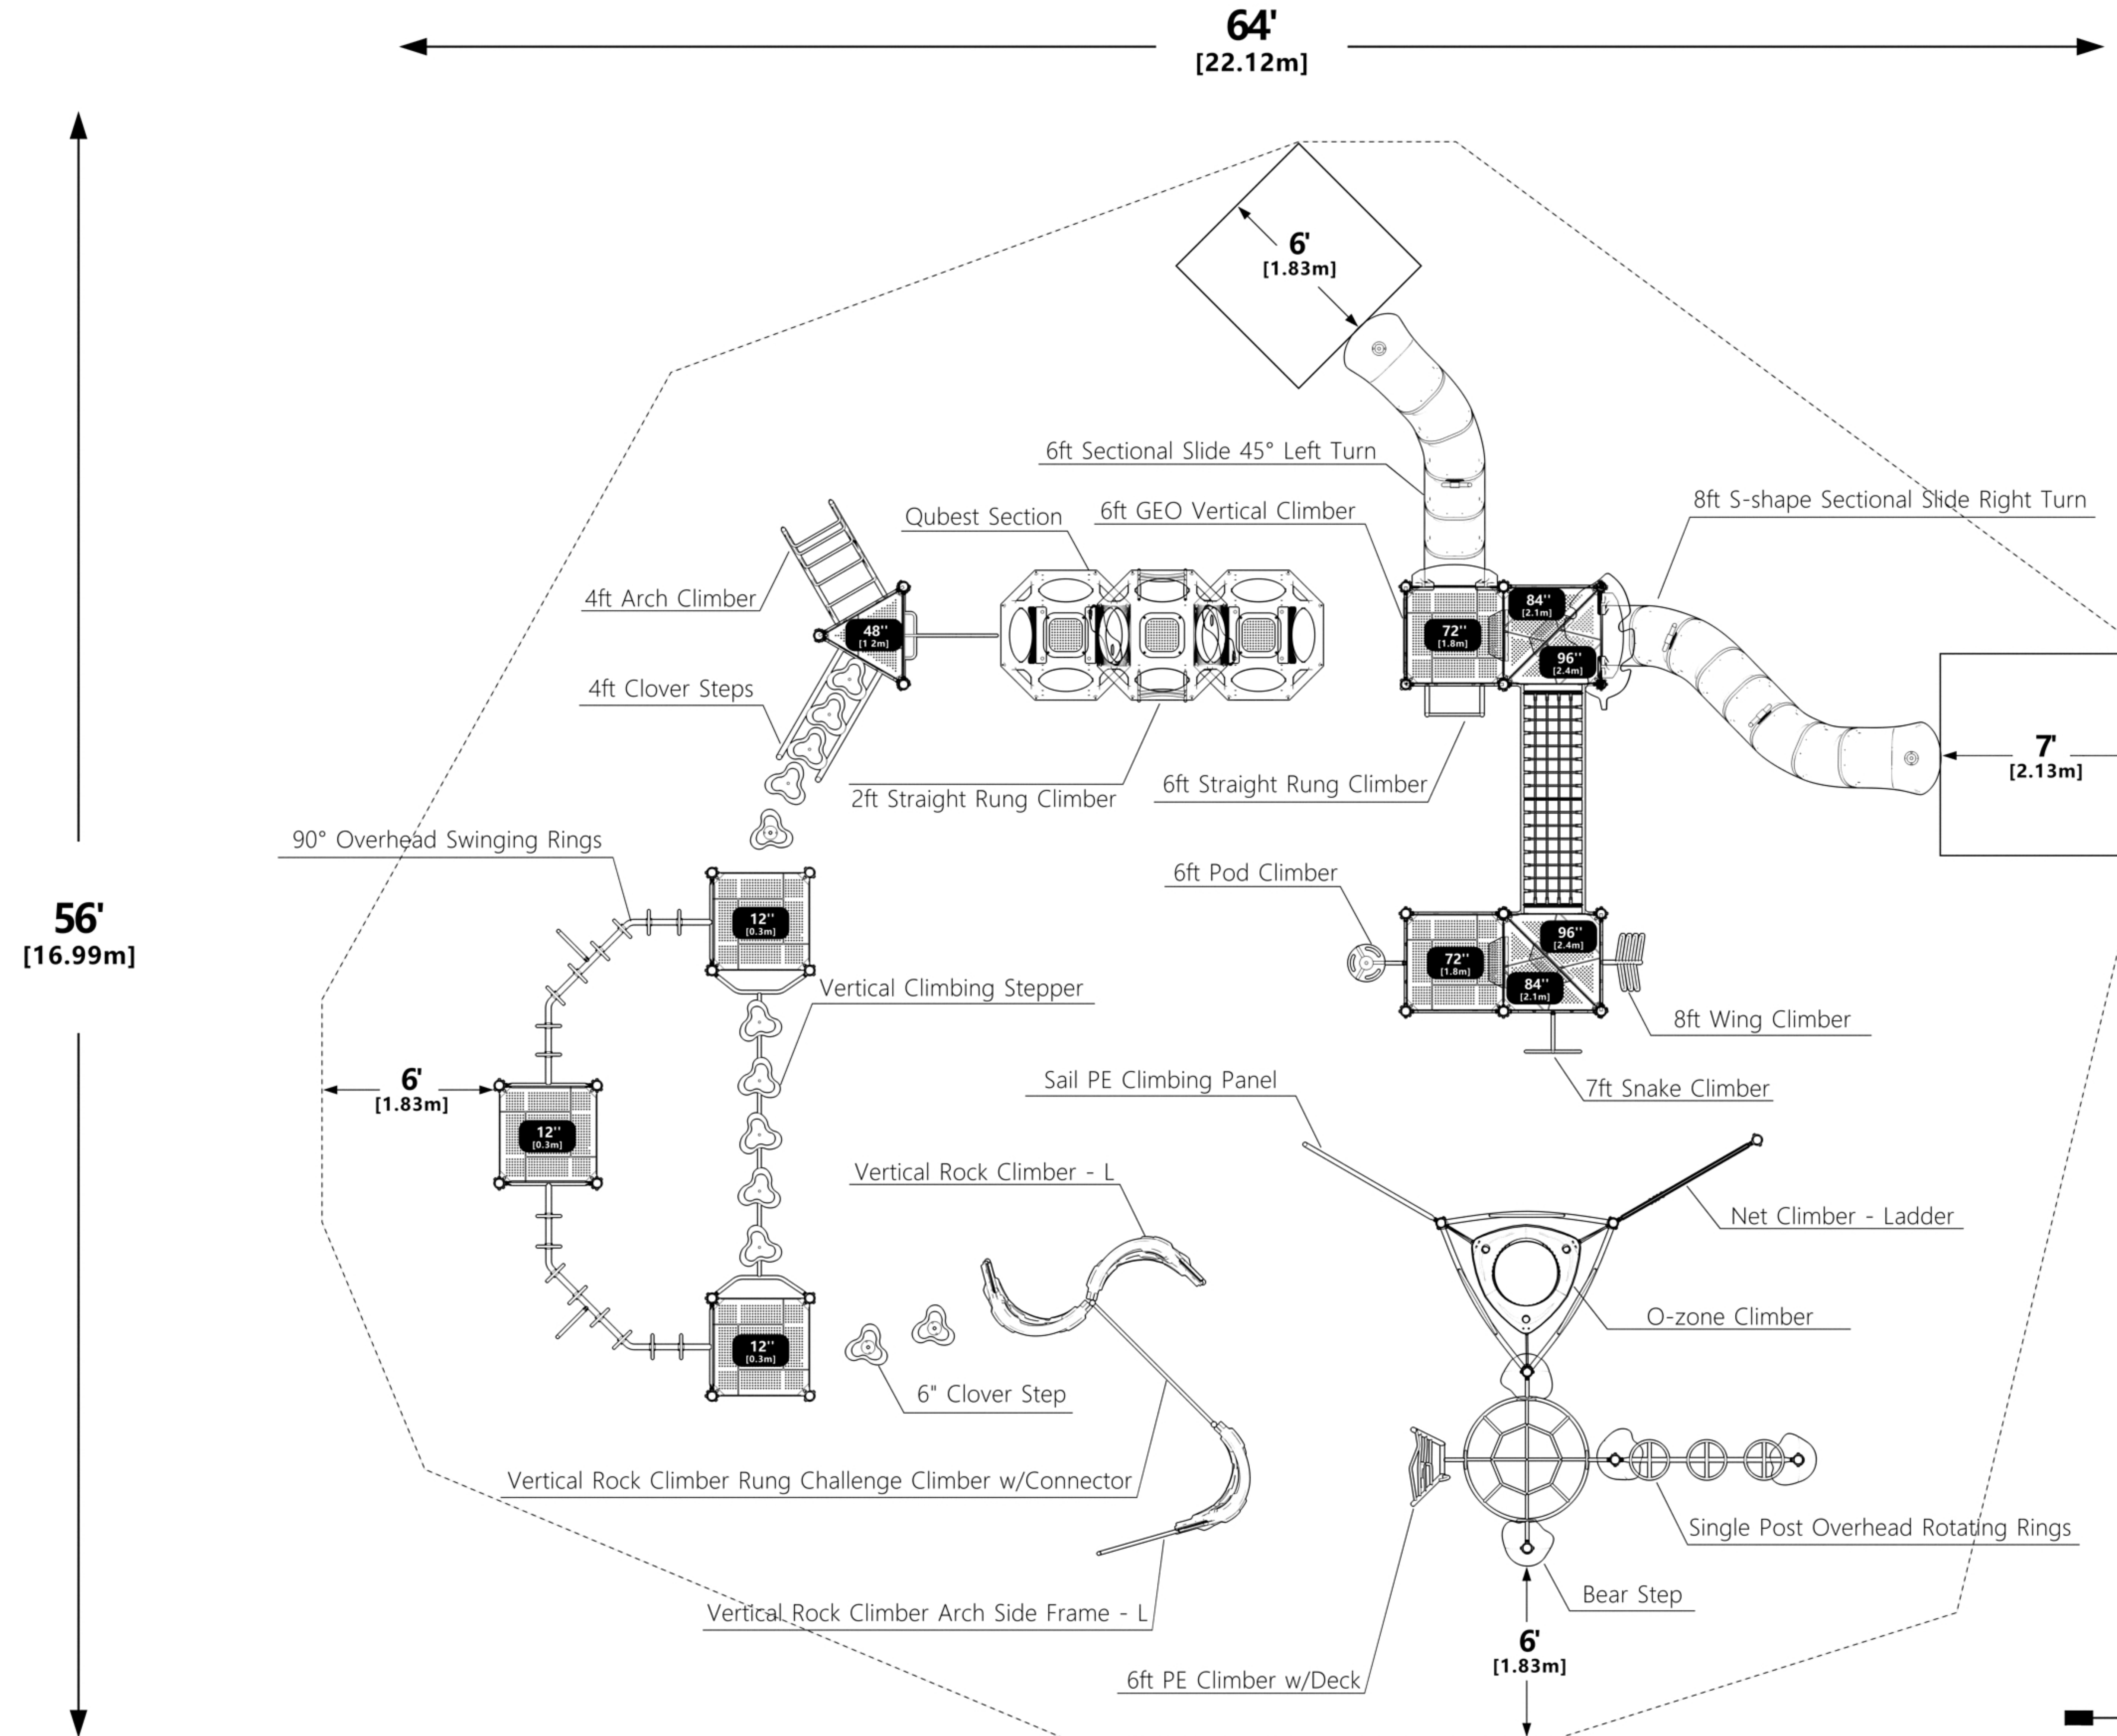

TOP VIEW

KJSJ-2024011009662

WISDOM PLAYGROUNDS

WWW.WISDOMPLAYGROUNDS.COM

PROJECT NAME
Westplay-EST-001044
 - White Horse
 DESIGN NO:
FS-CL0052C-77123

DATE:
1/11/2024

EQUIPMENT SIZE:
50'-7" x 43'-9" x 15'-10"
 [15.41m x 13.33m x 4.81m]

USE ZONE:
64' x 56'
 [22.12m x 16.99m]

PERIMETER:
192 Ft.
 [58.31m]

SURFACE AREA:
2712 SqFt
 [251.95 m²]

FALL HEIGHT:
96"
 [2.4m]

AGE GROUP:
5-12

USER CAPACITY:
124-128

Compliance:
 This play structure has been designed to meet the safety requirements established in:
 - 2010 ADA Standard
 - ASTM F1487-21
 - CPSC Pub #325
 when the play structure is installed over a properly maintained surfacing material which is in compliance with
 - ASTM F292
 - ASTM F1951
 and is appropriate for the highest designated play surface of the structure.

THE MAKING OF A WISDOM PLAYGROUND SYSTEMS

Quality you can see, value you can measure

ROTOMOLDED PROCESS

- 1: Quality materials: Selected high-grade LLDPE raw materials, linear low density polyethylene, impact resistance, cracking resistance, heat/cold resistance, acid, alkali and organic solvent resistance, etc., perfectly adapted to various harsh outdoor environments.
- 2: Flexible design: not limited by size/pattern/color/thickness, designers can freely play and easily meet ideal expectations.
- 3: Eco & Safety: one-time molding, no scraps, no waste, non-toxic and odorless.

TUBULAR POST

- 1: Thickening material: fabricated of 3.5 in. outside diameter, 13 gauge galvanized steel tubing, making it more secure and safe.
- 2: Two mount types: Inground mount and surface mount as needed.