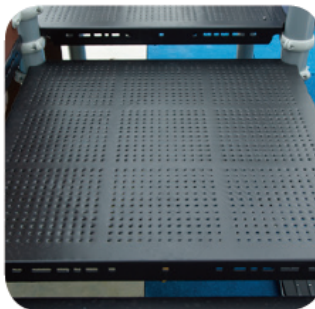

DECK/STAIRS

- 1: Selected Metal: High strength cold rolled steel flat, structurally and mechanically stable, corrosion-resistant, weather resistant, safe and eco, suitable for outdoor use.
- 2: PVC coating: After professional technical treatment such as gluing, preheating, PVC coating, and high-temperature curing, the steel deck has improved its anti slip, anti wear, anti static, and anti crack properties, making it new over time.