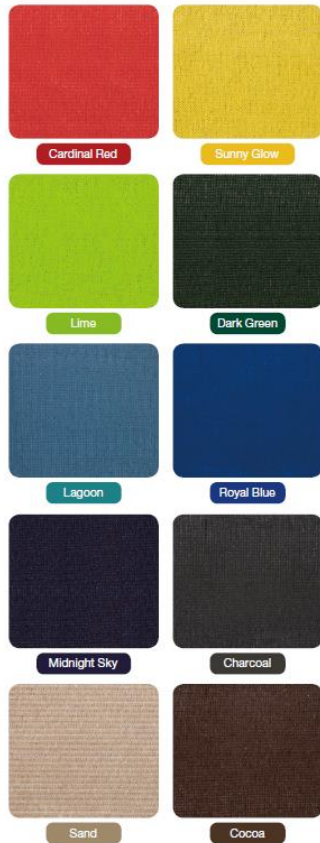

POWDER-COATED METAL COLORS

SHADE FABRIC COLORS

HDPE PANEL COLORS

ROTATIONAL PLASTIC COLORS

Westplay
Enjoying Everyday

info@westplay.ca
+1 604.424.4168
westplay.ca